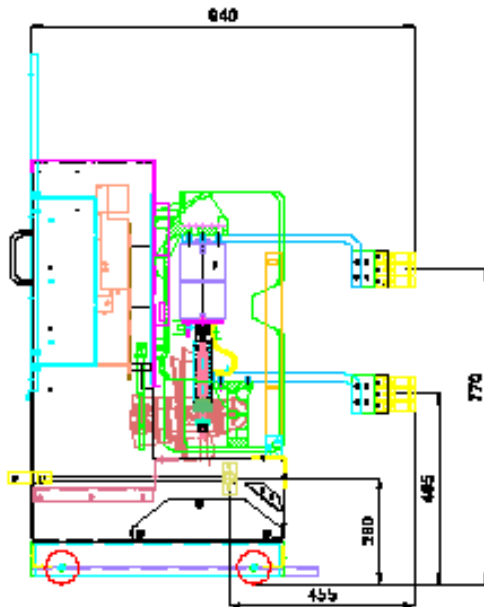

ECOFIT™

VOLTAS(Merlin Gerin) models for which we offer Ecofit solutions

12kV Breaker Models	Voltage rating(kV)	Current rating(A)	Fault Level(kA)	Original Breaker	Ecofitted Breaker
FG2	7.2	400	-	SF6	VCU & FUSE
FG2	12	1250	40	SF6	VCB
FG2	12	2500	40	SF6	VCB
FG2	12	3150	40	SF6	VCB
FB4	12	1250	26.3	SF6	VCB
FB4	36	1250	26.3	SF6	VCB

Ecofit Breaker

Original Breaker

ECOFIT™ is an economical complement to maintenance operations. It prolongs your switchgear's lifetime.