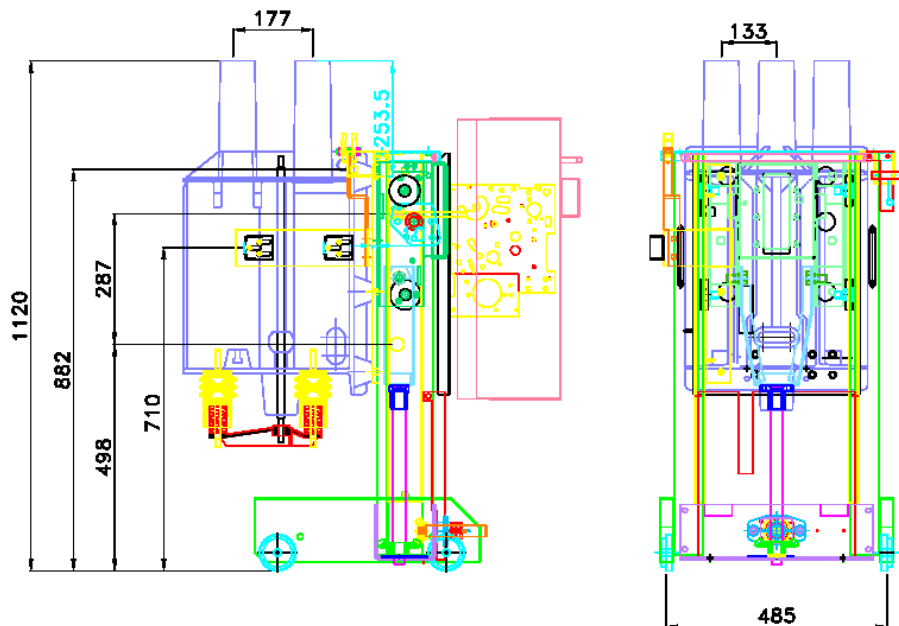

ECOFIT™ is an economical complement to maintenance operations. It prolongs your switchgear's lifetime.