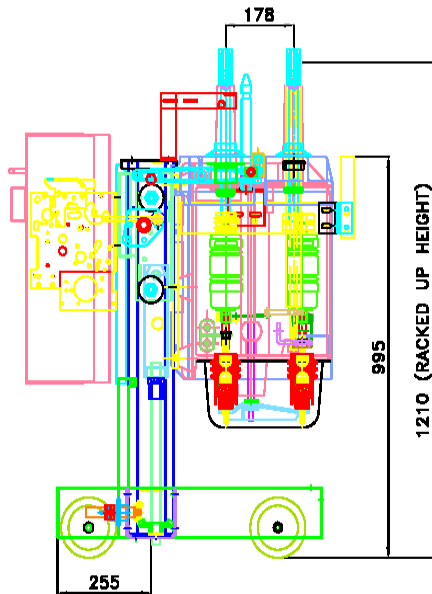

ECOFIT™ is an economical complement to maintenance operations. It prolongs your switchgear's lifetime.