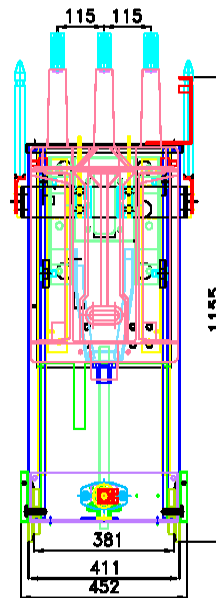

ECOFIT™ is an economical complement to maintenance operations. It prolongs your switchgear's lifetime.