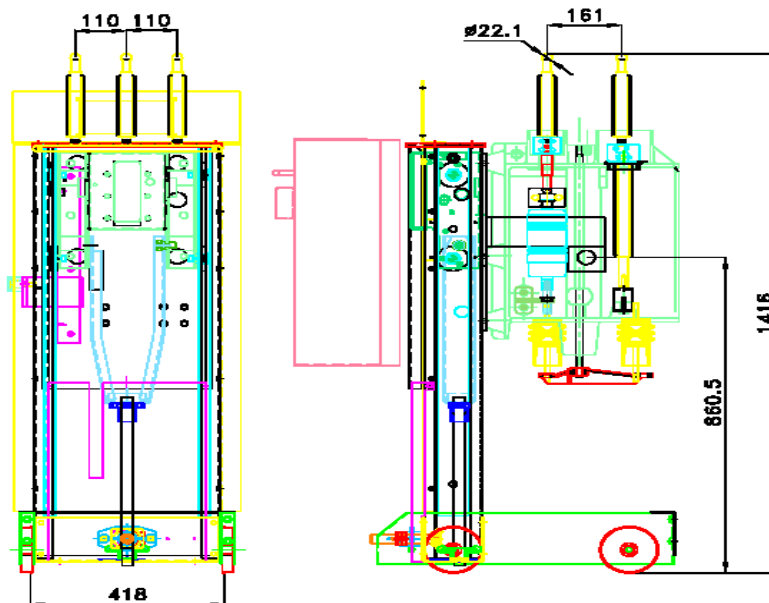

ECOFIT™

BIECCO models for which we offer ecofit solutions

12kV Breaker Models	Current rating(A)	Fault Level(kA)	Original Breaker	Ecofitted Breaker
AG-16	800	18.4	BOCB	VCB
PDB/A	630	26.2	BOCB	VCB
PDB/B	400	18.4	BOCB	VCB

Ecofit Breaker

Original Breaker

ECOFIT™ is an economical complement to maintenance operations. It prolongs your switchgear's lifetime.